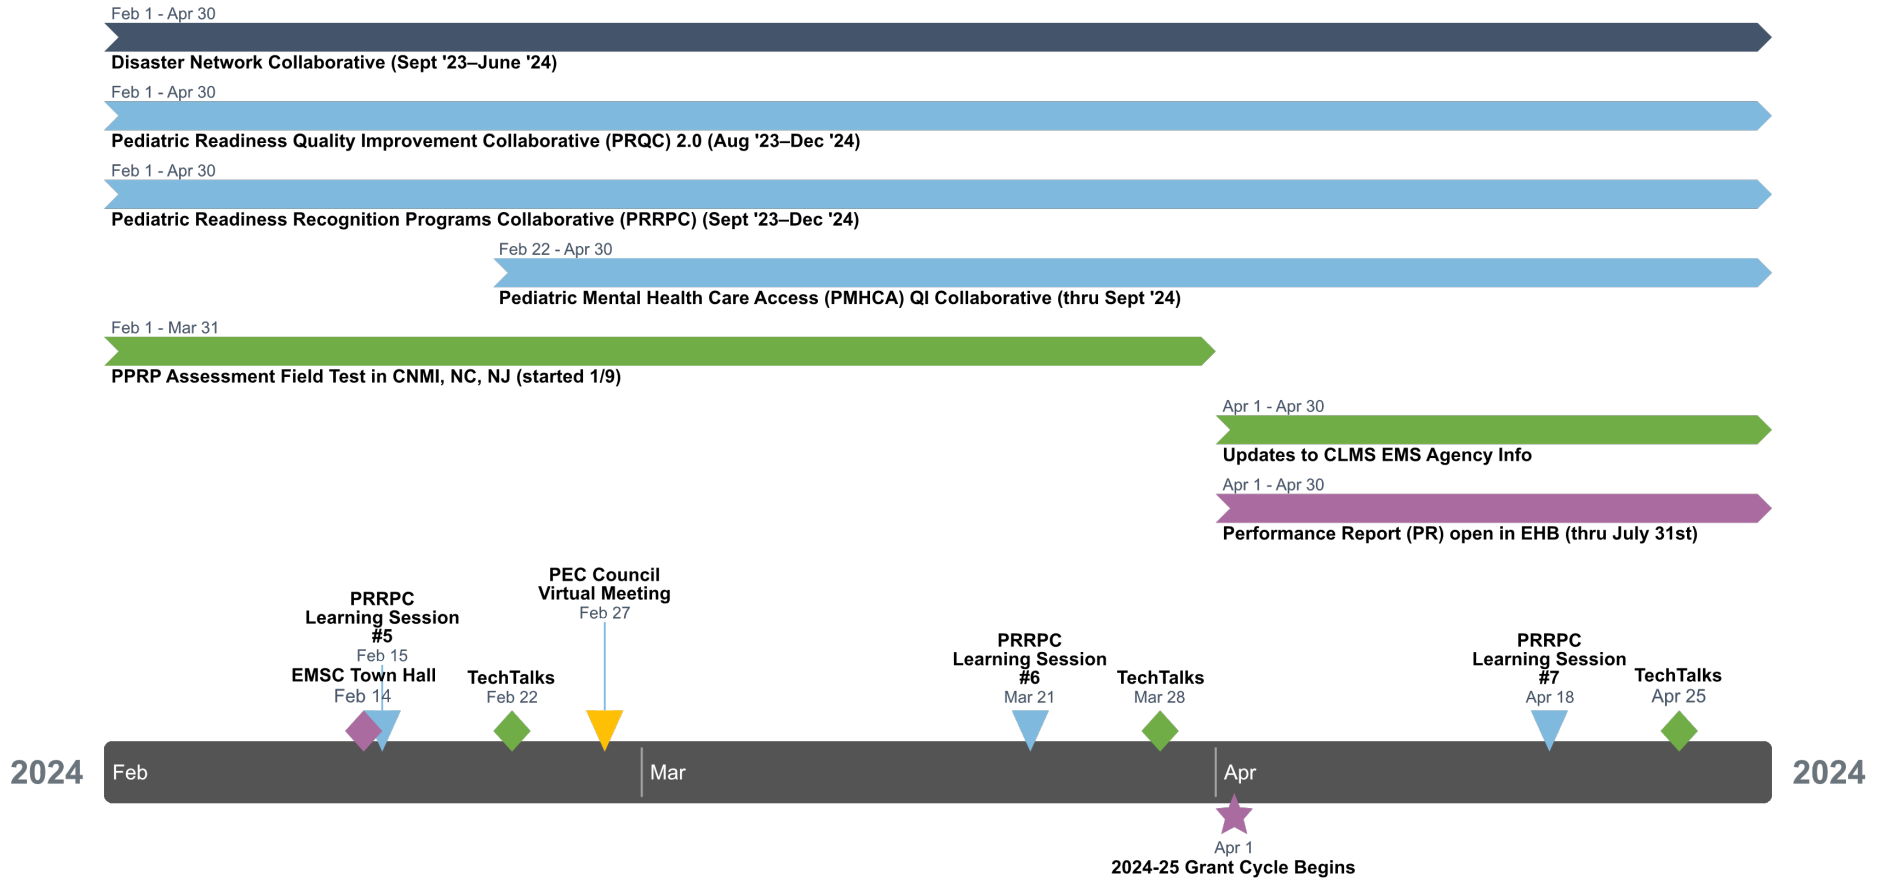

EMSC State Partnership Activities and Tasks

February – October 2024

EMSC State Partnership Activities and Tasks

February – April 2024

Legend

Color	Host
Light Blue	EIIC
Purple	HRSA
Yellow	NASEMSO
Green	EDC
Dark Blue	PPN