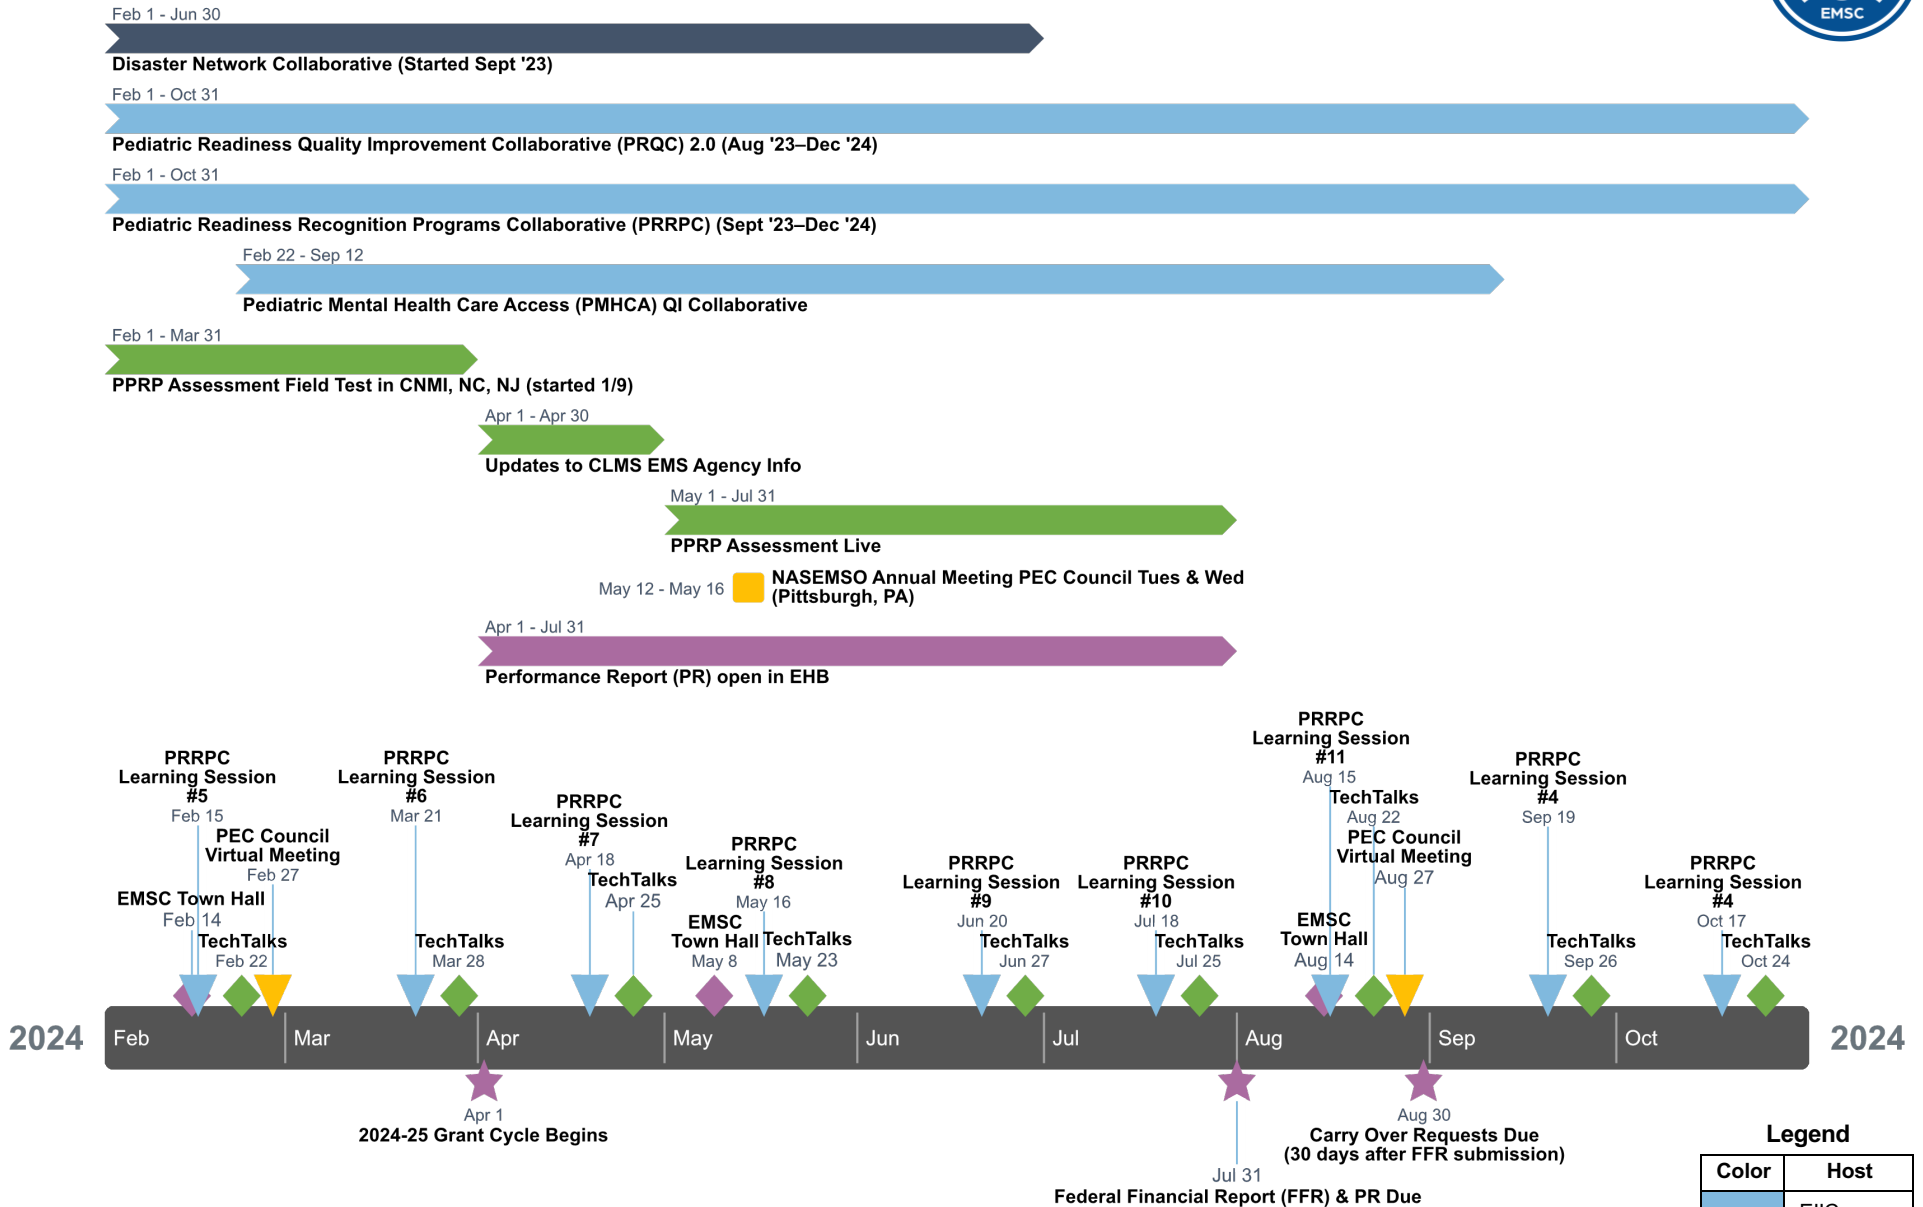

EMSC State Partnership Activities and Tasks

February – October 2024

EMSC State Partnership Activities and Tasks

February – April 2024

Legend

Color	Host
Light Blue	EIIC
Purple	HRSA
Yellow	NASEMSO
Green	EDC
Dark Blue	PPN